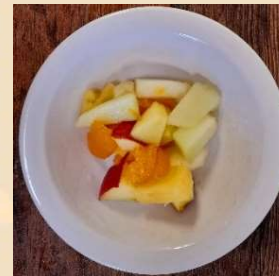

Jerk Chicken with
JJ's Pasta Salad

Greek Chicken Pitta
with Tzatziki & Salad

Tuna and Chickpea
Pasta

DESSERT

Chocolate & Beetroot
Brownie

Yoghurt & Fresh Fruit

Yoghurt & Fresh Fruit

Jelly with Mandarins

Apple Flapjack

*VEGETABLES AND SIDES MAY DIFFER THAN THOSE SHOWN

Spring Summer
2024 week 3

MONDAY

TUESDAY

WEDNESDAY

THURSDAY

FRIDAY